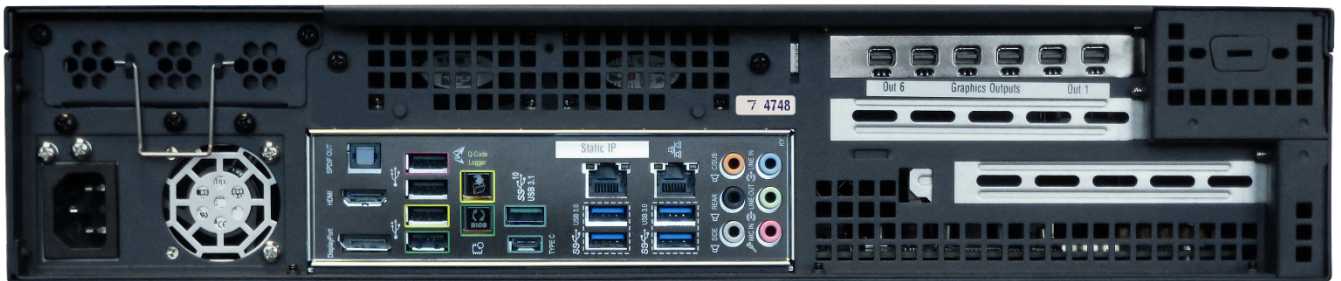

Specifications	
Video output	2 × 3G-SDI outputs or 4 × DisplayPort™ /DVI® / HDMI® outputs with live EDID spoofing
Audio output	8 channels unbalanced (4 × 3.5 mm TRS mini jacks) options for 8 channels balanced outputs, Dante® Virtual Soundcard
Storage	up to 14.4 TB internal SSD
Live capture options	2 × SDI or DisplayPort, or 2 × DVI, or 1 × HDMI
Networking	2 × GbE RJ45 ports
Front panel control	health status plus control over playback
External control	Web control over EDID, playback plus user-created control web pages
Backup	Backup media storage (spindle-based) option available Backup OS or RAID 1 OS optionally available
Dimensions	2RU: 89 × 483 × 545 mm (H × W × D)
Weight	11 kg
Power supply	110 VAC-220 VAC, 1.5-0.8 A (typical)
Power	165 W
BTU rate	564

Technical specifications are subject to change without prior notice. Please check www.7thsense.one for the latest information.

Last updated: 27 Aug 2021

7thSense Design Ltd
2 The Courtyard Shoreham Road
Upper Beeding
Steyning
West Sussex
BN44 3TN
UK