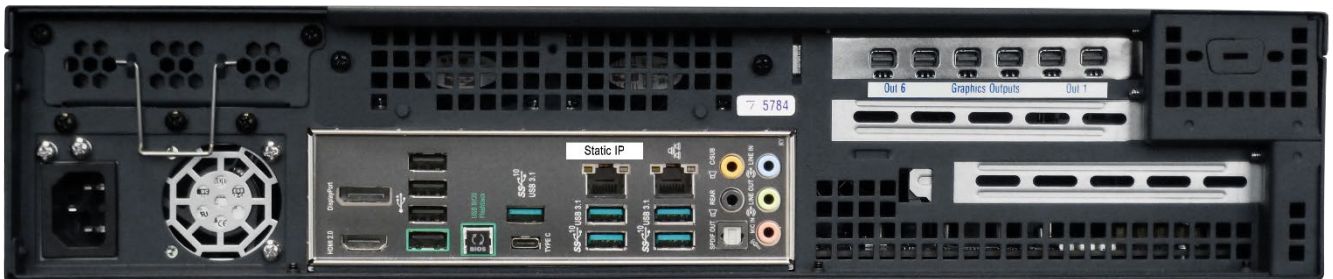

PROTON

Delta Media Server

Specifications	
Video output	2 × 3G-SDI outputs or 4 × DisplayPort™ /DVI® / HDMI® outputs with live EDID spoofing
Audio output	8 channels unbalanced (4 × 3.5 mm TRS mini jacks) options for 8 channels balanced outputs, Dante® Virtual Soundcard
Storage	up to 14.4 TB internal SSD
Live capture options	2 × SDI or DisplayPort, or 2 × DVI, or 1 × HDMI
Networking	2 × GbE RJ45 ports
Front panel control	health status plus control over playback
External control	Web control over EDID, playback plus user-created control web pages
Backup	Backup media storage (spindle-based) option available Backup OS or RAID 1 OS optionally available
Dimensions	2RU: 89 × 483 × 545 mm (H × W × D)
Weight	18 kg
Power supply	110 VAC-220 VAC, 1.5-0.8 A (typical)
Power	165 W
BTU rate	564

Technical specifications are subject to change without prior notice. Please check www.7thsense.one for the latest information.

Last updated: 27 Aug 2021

7thSense Design Ltd
2 The Courtyard Shoreham Road
Upper Beeding
Steyning
West Sussex
BN44 3TN
UK